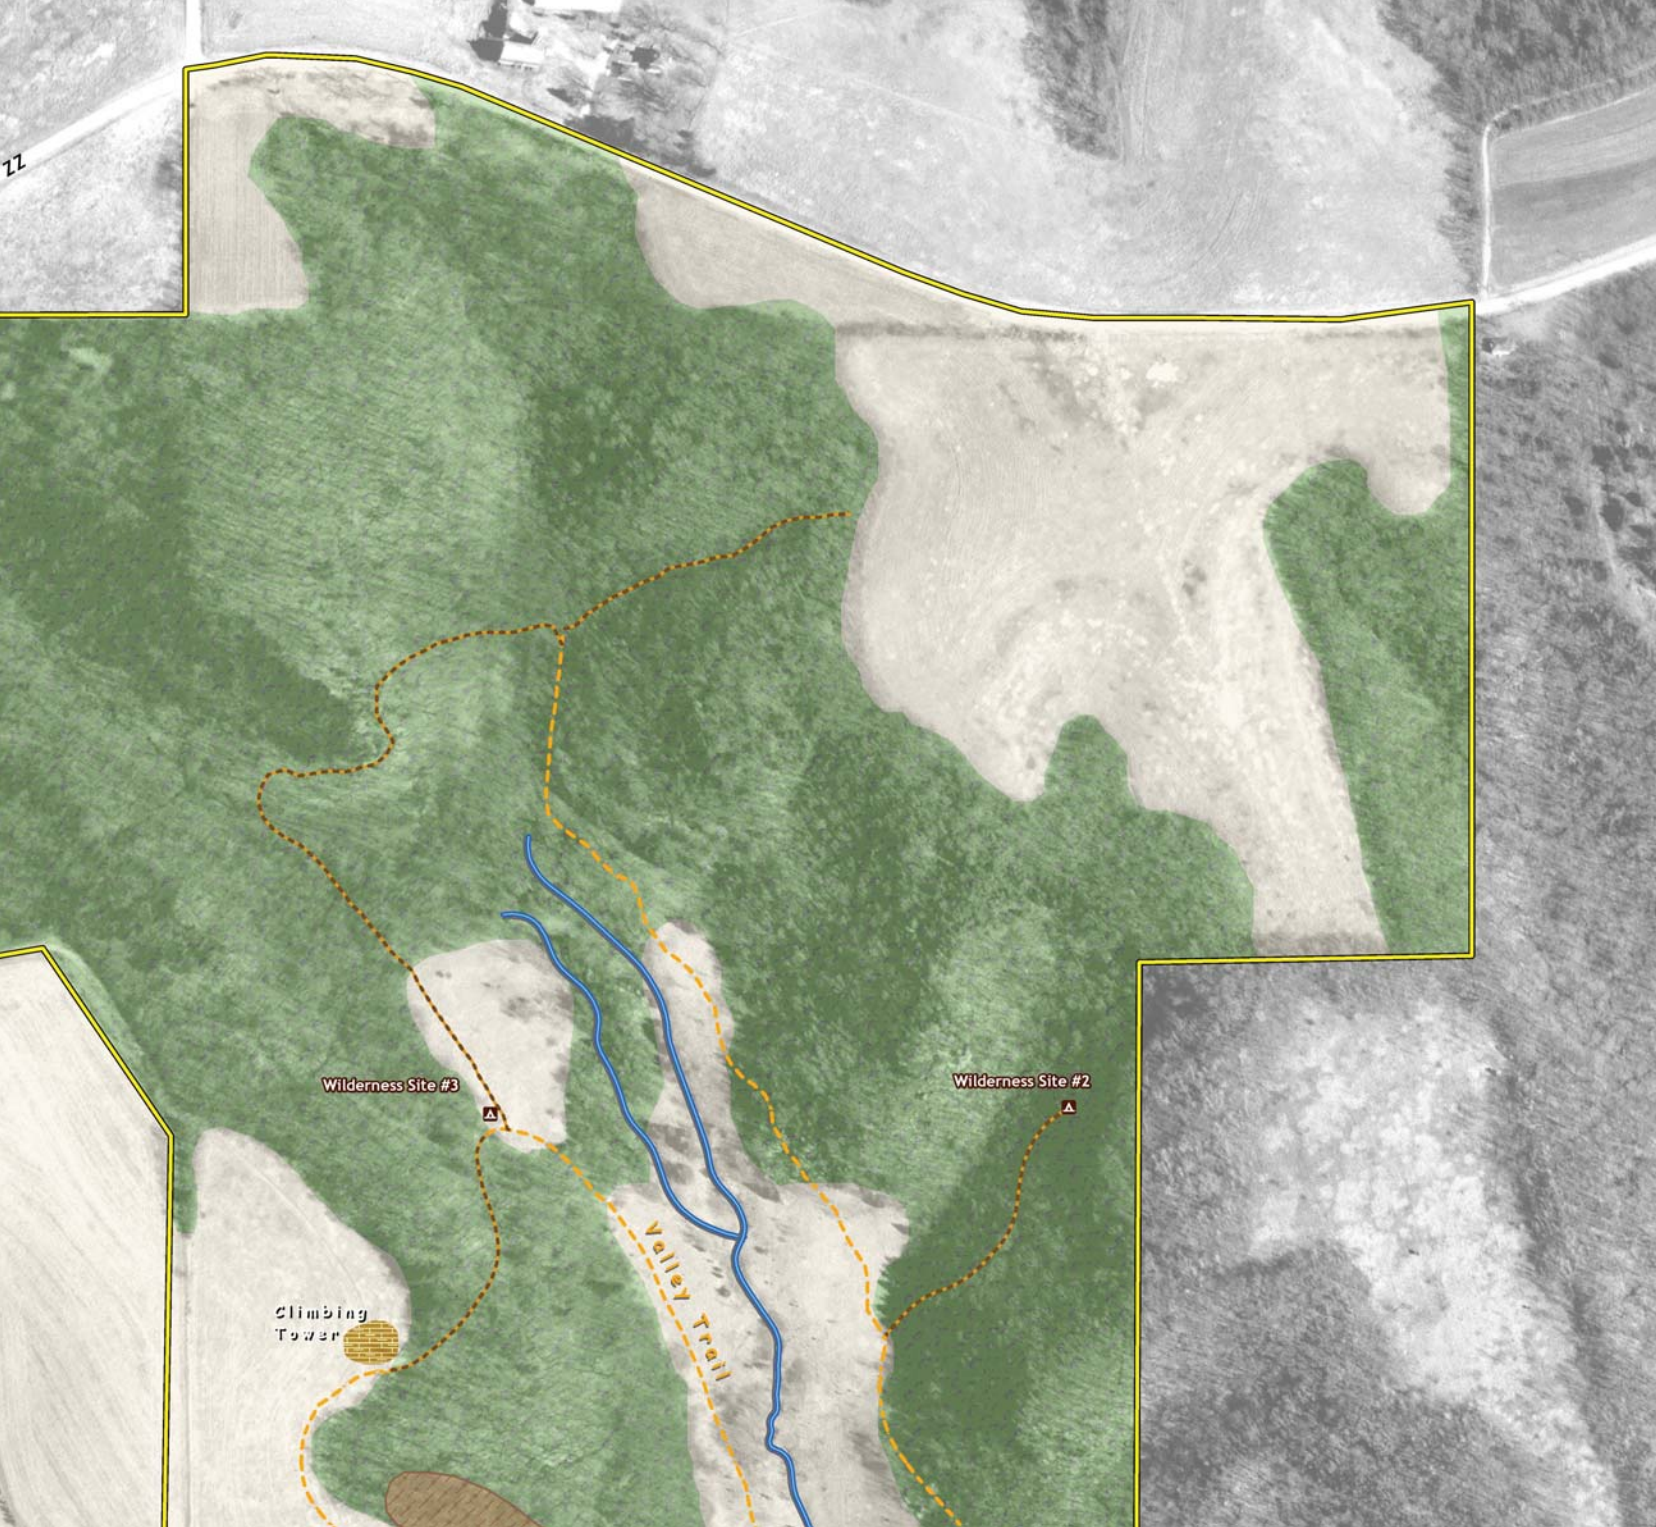

# BETHEL HORIZONS

## Legend

- |   |                                   |   |             |
|---|-----------------------------------|---|-------------|
|  | Bethel Horizons Property Boundary |  | TP          |
|  | Hiking Trail                      |  | Campfire    |
|  | Cut-off Trail                     |  | Campsite    |
|  | Primitive Hiking Trail            |  | Shelter     |
|  | Stream                            |  | Sport Court |
|  | Existing Building                 |  | Greenhouse  |
|  | Proposed Building                 |  | Cliff       |
|  | High Events                       |  | Spring      |
|  | Group Challenge Course            |  | BBQ Pit     |
|  | Climbing Tower                    |  | Water       |
|  | Garden                            |  | Playground  |
|  | Activity Field                    |  | Restroom    |
|   |                                   |  | Outhouse    |

Site Location

Wilderness Site #3

Wilderness Site #2

Climbing Tower

Valley Trail