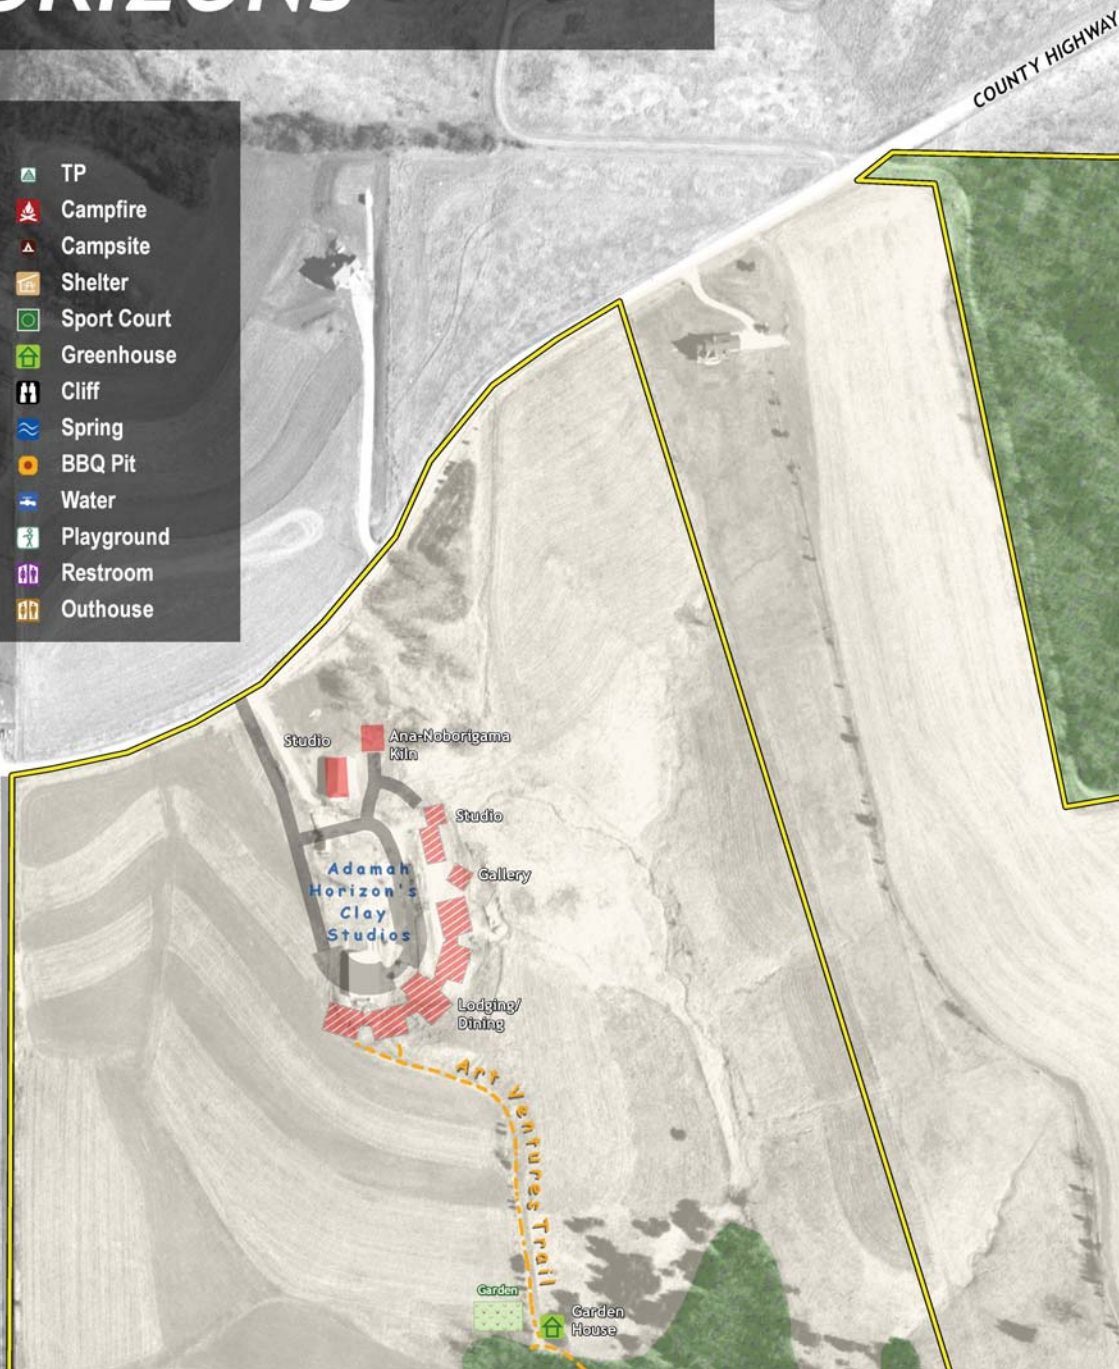

# BETHEL HORIZONS

## Legend

- |   |                                   |   |             |
|---|-----------------------------------|---|-------------|
|  | Bethel Horizons Property Boundary |  | TP          |
|  | Hiking Trail                      |  | Campfire    |
|  | Cut-off Trail                     |  | Campsite    |
|  | Primitive Hiking Trail            |  | Shelter     |
|  | Stream                            |  | Sport Court |
|  | Existing Building                 |  | Greenhouse  |
|  | Proposed Building                 |  | Cliff       |
|  | High Events                       |  | Spring      |
|  | Group Challenge Course            |  | BBQ Pit     |
|  | Climbing Tower                    |  | Water       |
|  | Garden                            |  | Playground  |
|  | Activity Field                    |  | Restroom    |
|   |                                   |  | Outhouse    |

Site Location

Wilderness Site #3

Wilderness Site #2

Climbing Tower

Valley Trail